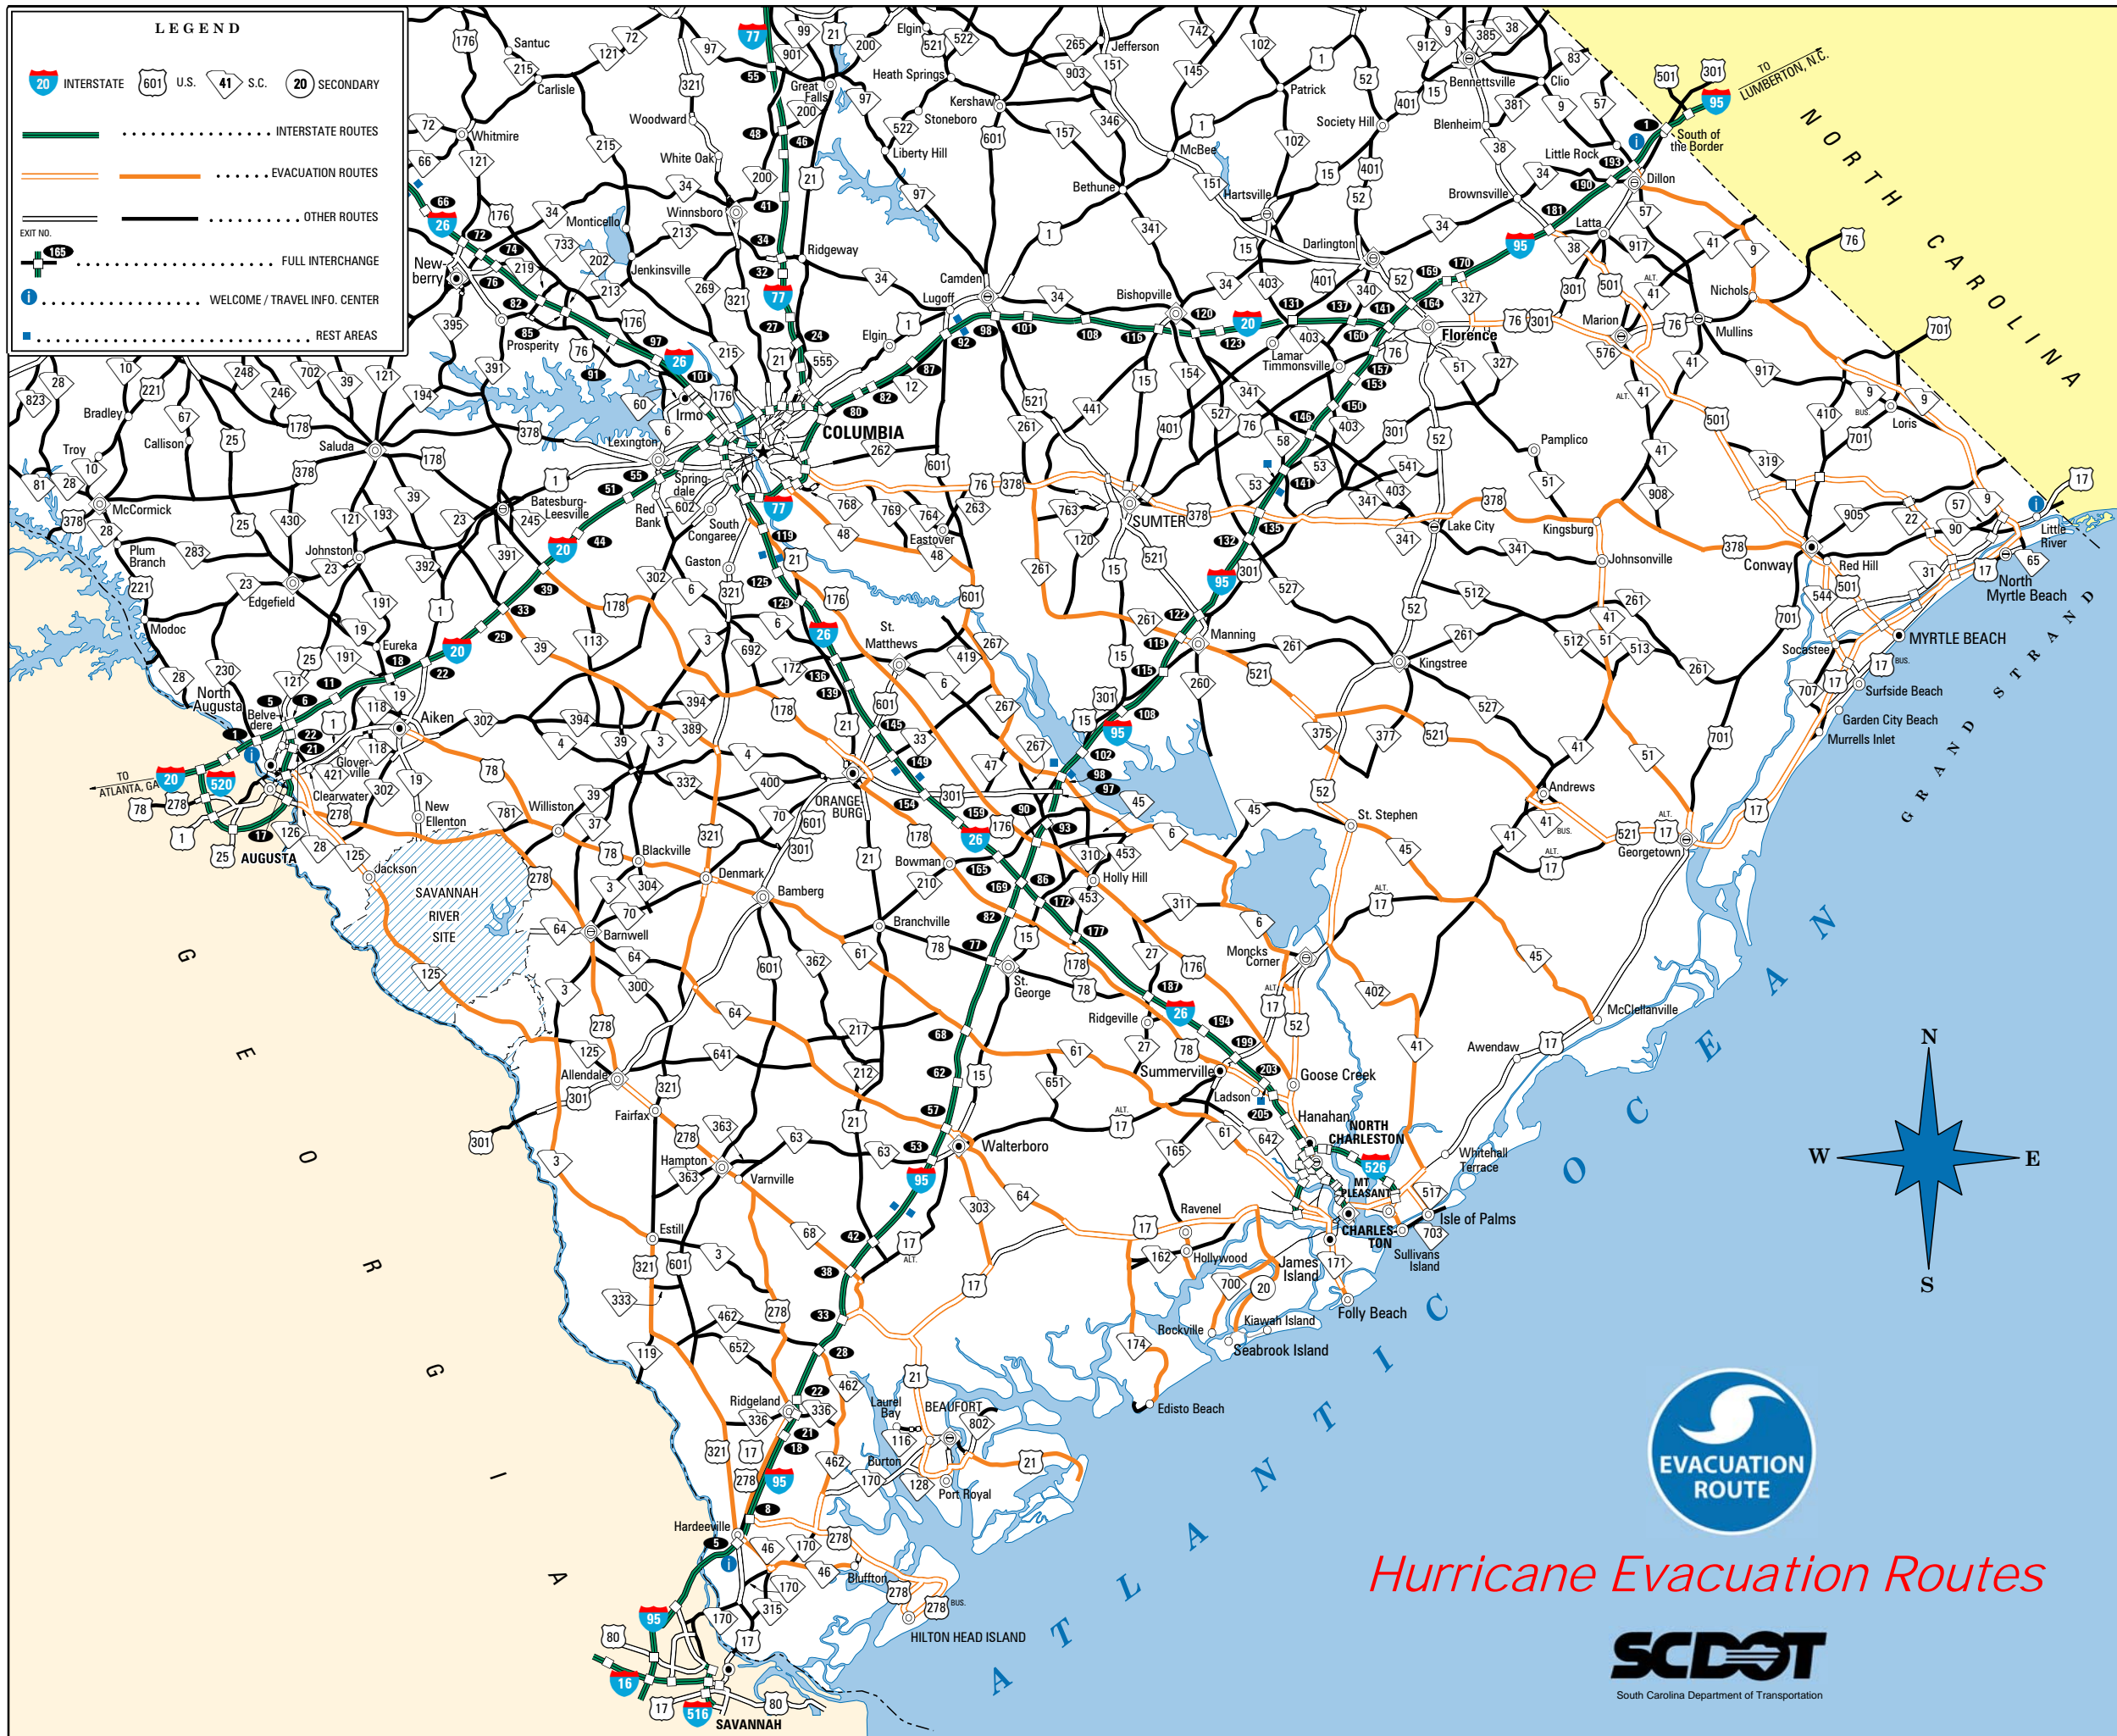

LEGEND

- INTERSTATE
- U.S.
- S.C.
- SECONDARY
- INTERSTATE ROUTES
- EVACUATION ROUTES
- OTHER ROUTES
- EXIT NO.
- FULL INTERCHANGE
- WELCOME / TRAVEL INFO. CENTER
- REST AREAS

Hurricane Evacuation Routes

South Carolina Department of Transportation