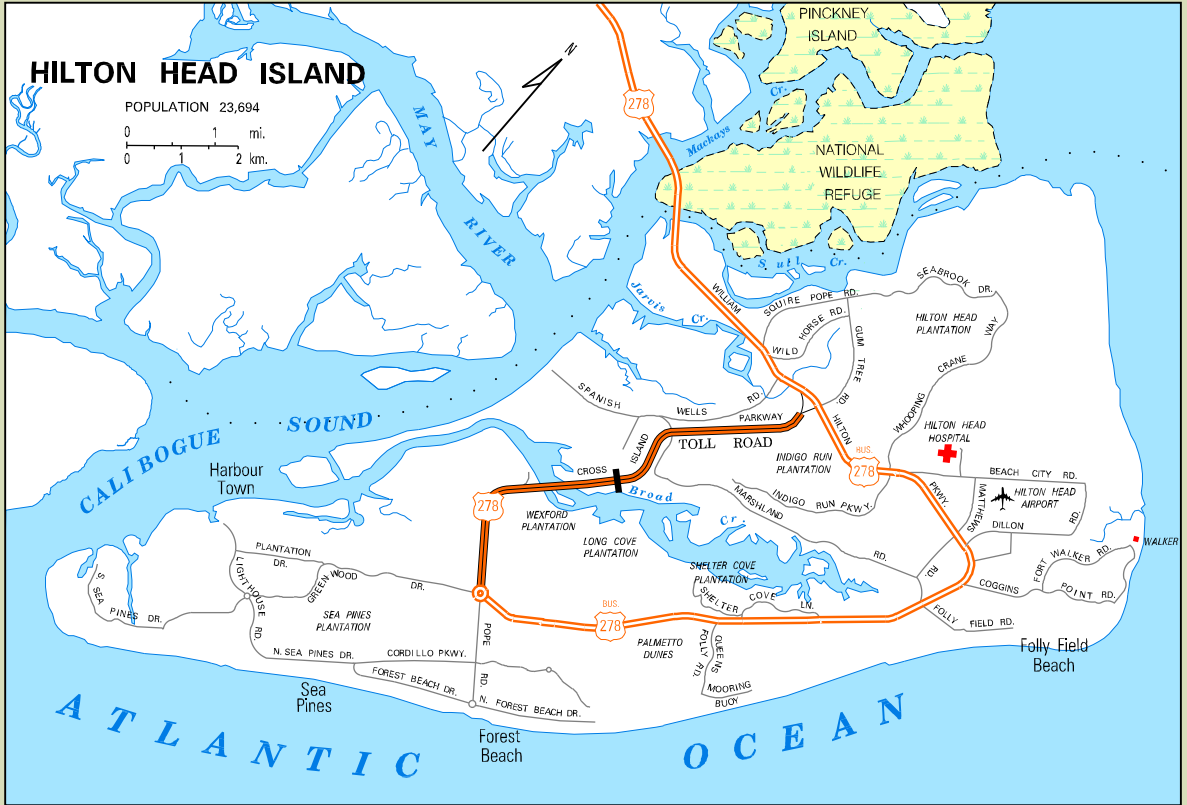

HILTON HEAD ISLAND

POPULATION 23,694

0 1 mi.
0 1 2 km.

TO RIDGELAND

CALIBOGUE SOUND

Harbour Town

ATLANTIC

OCEAN

Folly Field Beach

Forest Beach

PINCKNEY ISLAND

NATIONAL WILDLIFE REFUGE

HILTON HEAD PLANTATION

HILTON HEAD HOSPITAL

HILTON HEAD AIRPORT

WEXFORD PLANTATION

POINT RD.

BEACH CITY RD.

INDIGO RUN PLANTATION

INDIGO RUN PKWY.

INDIGO RUN RD.

INDIGO RUN

INDIGO RUN

INDIGO RUN